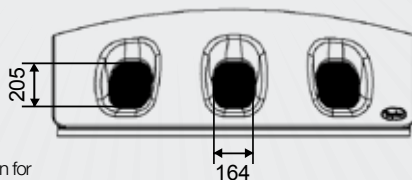

Ideal for

- On-the-go Recycling
- Bring Sites
- High Density Housing Areas
- Parks

**Call 01299 251 333
for more information**

Taylor Street™

Technical Specification

Street Unit

Paper Insert Lid

General Waste Lid

Standard Lid

All dimensions are shown in mm and are shown for information purposes only, please contact Taylor if more detailed technical information is required.

talk to us
01299 251 333

e-mail us
custserv@taylorbins.co.uk