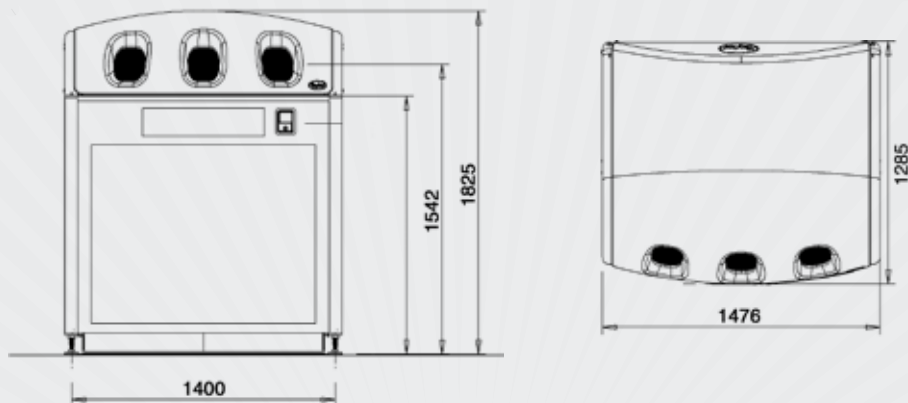

Taylor Street™

Technical Specification

Street Unit